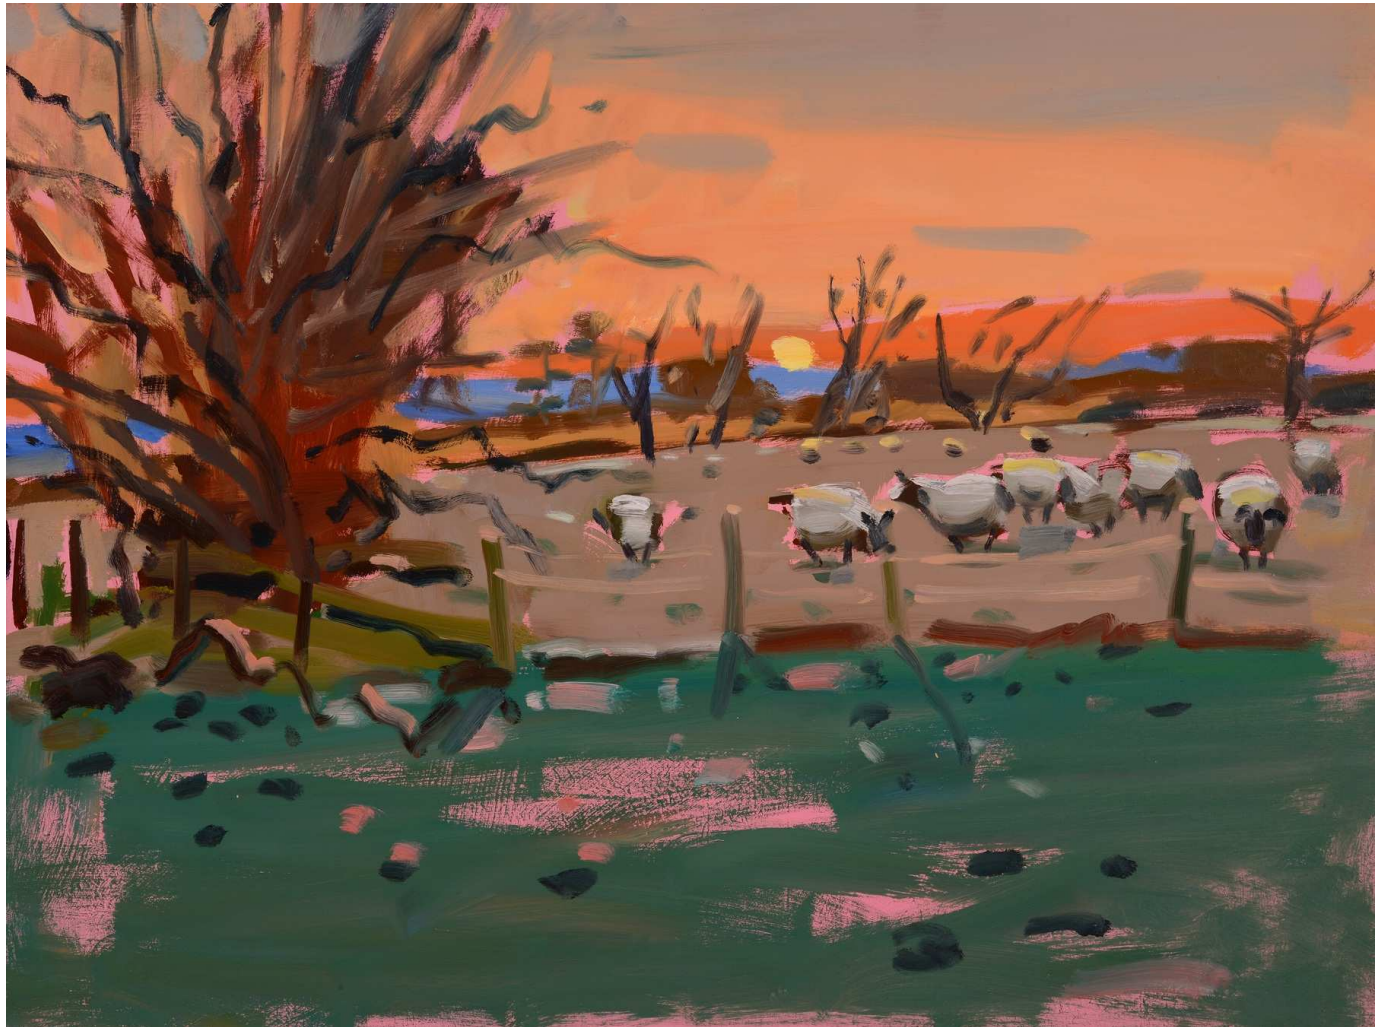

Whatever the subject matter or location, the exhibition would still have been titled 'A Broad Brush' as my aim with this show was to make my paintings looser, bolder, simpler and more spontaneous.

To help me achieve this I decided to simplify the process and paint the entire show with a single brush, in this case a number 12 hog hair brush (or to be more precise a handful of number 12 brushes), which for the uninitiated measures just over 2.5 centimetres in width. In effect 90% of the paintings in the exhibition were produced this way. Despite successfully most of my time fighting the urge to reach for a smaller brush, this proved too big a temptation and I did relent with some of the smaller works.

It is something which I would like to develop with my practice in the future perhaps with even larger brushes next time.....the painting adventure continues.'

Glen Scouller September 2020

Vegetable Garden
oil on panel 72 x 92 cm

Garden Toolshed and Potted Plants
oil on panel 31 x 35 cm

In the garden painting '*The Bluebell Corner , Spring*'

The Bluebell Corner, Spring
oil on panel 122 x 122 cm

Garden Pond
oil on panel 60 x 81 cm

Spring Patio
oil on panel 70 x 91 cm

Beech Tree, Autumn Light
oil on panel 71 x 91 cm

Sunset Sheep, Ayrshire
oil on panel 60 x 81 cm

Doves and Stargazers
oil on panel 61 x 122 cm

Pheasant
oil on panel 30.5 x 61 cm