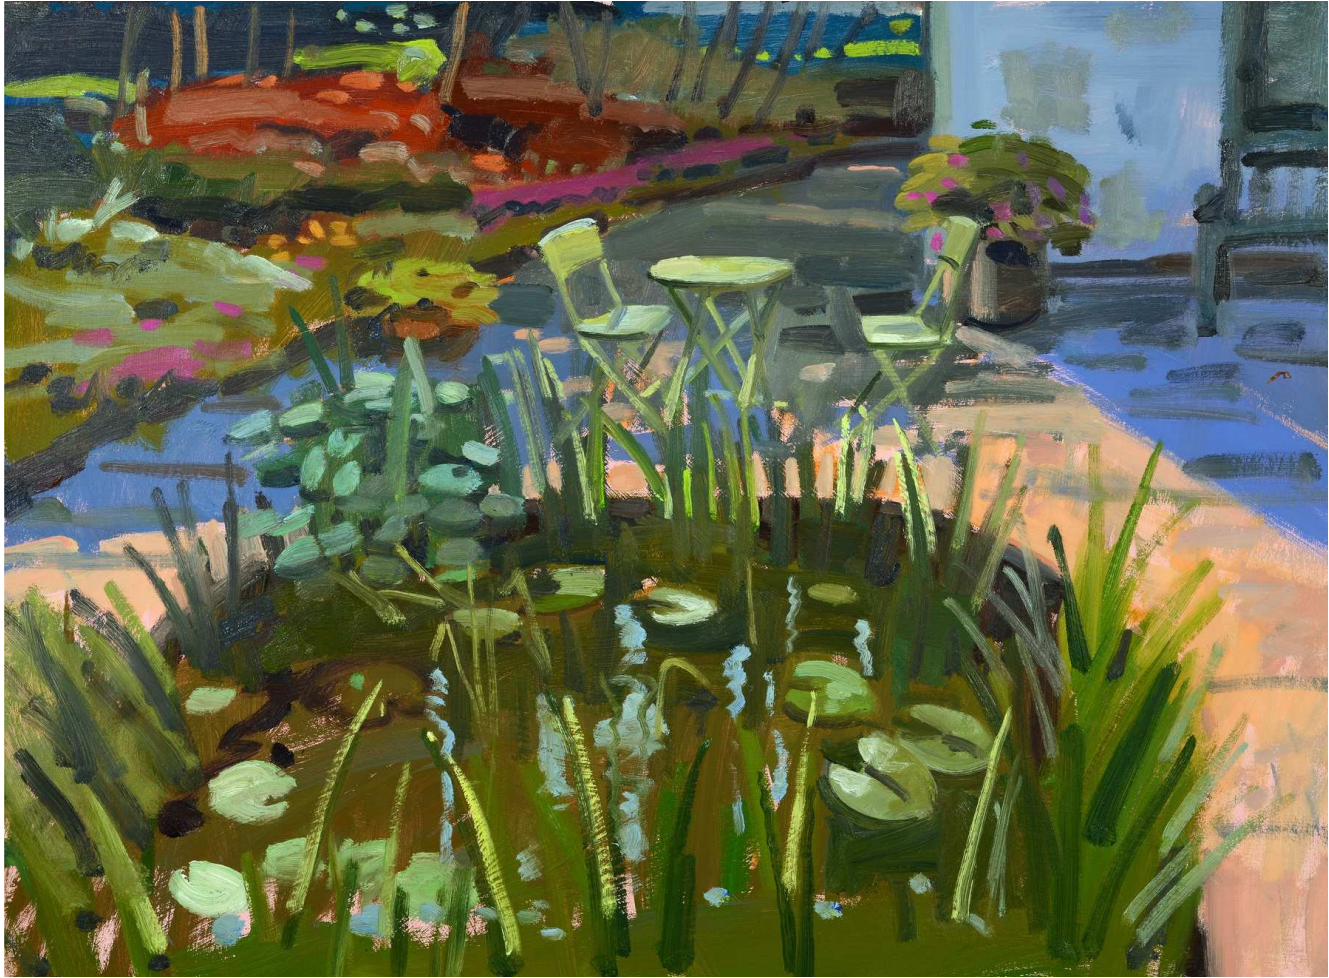

Whatever the subject matter or location, the exhibition would still have been titled 'A Broad Brush' as my aim with this show was to make my paintings looser, bolder, simpler and more spontaneous.

To help me achieve this I decided to simplify the process and paint the entire show with a single brush, in this case a number 12 hog hair brush (or to be more precise a handful of number 12 brushes), which for the uninitiated measures just over 2.5 centimetres in width. In effect 90% of the paintings in the exhibition were produced this way. Despite successfully most of my time fighting the urge to reach for a smaller brush, this proved too big a temptation and I did relent with some of the smaller works.

It is something which I would like to develop with my practice in the future perhaps with even larger brushes next time.....the painting adventure continues.'

Glen Scouller September 2020

Vegetable Garden
oil on panel 72 x 92 cm

Garden Toolshed and Potted Plants
oil on panel 31 x 35 cm

In the garden painting '*The Bluebell Corner , Spring*'

The Bluebell Corner, Spring
oil on panel 122 x 122 cm

Garden Pond
oil on panel 60 x 81 cm